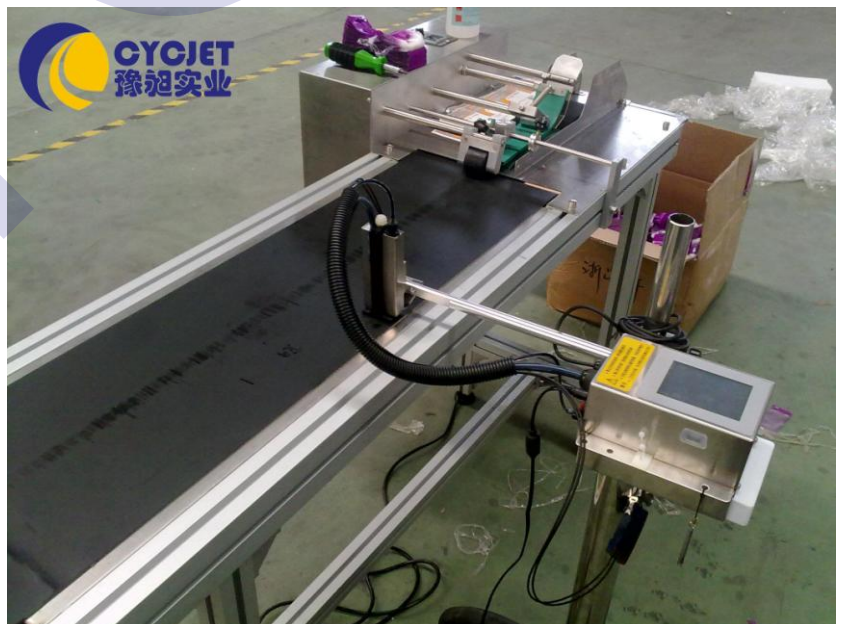

ALT 200 Ink-Jet System

IP65 rating can prevent from dust & water and adapt to running in diverse harsh industrial environments. The anti-blocking nozzle ensures printer long time running with trouble-free. The multiple protection of nozzle prevents the printer from damages caused by scratching and collision. The reliability of ALT 200 ink-jet system is superior to other products.

Technical specifications:

Printing features:

Line speed capability: 40m/min

Print height up to 18mm
Line numbers: unlimited
Fonts: more than 10 varieties
Printing functions:
180°text rotation
Dot size, character width and height are adjustable
Printing delay is adjustable
Bold factor from 1 to 9 times
Date, time, barcode, serial number and shift group are adjustable
Repeat printing automatically
1000 messages storage