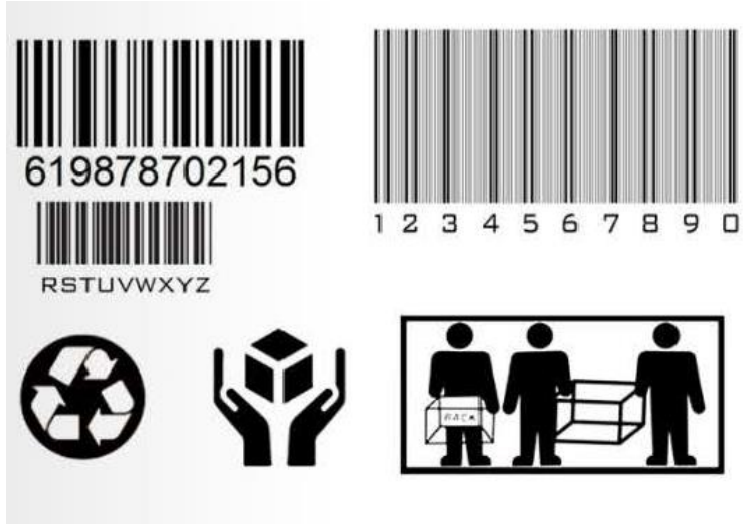

## II. Technical Parameters:

<b>Max Printing area</b>	110*12.7mm
<b>Print Technology</b>	Ink-Jet
<b>Max print speed</b>	< 1s/print
<b>Print resolution</b>	200dpi
<b>Print content</b>	Number, date, time, text and graphics and barcodes
<b>Memory function</b>	Hundreds of Printing Information
<b>Inter face</b>	USB
<b>Package Size</b>	25*21*18cm
<b>Weight</b>	2.0kg

## III. Printer Sample:

ADD: 1/F, Bldg.4, No.333 Huagao Rd, Jiading Ind. Zone, Shanghai(201816), P.R.C.

MOB: +86-13701833626 TEL: +86-21-59970419, ext.8002 FAX: +86-21-59971610

Web: [www.chinayuchang.com](http://www.chinayuchang.com)

Email: [lucyliu0611@gmail.com](mailto:lucyliu0611@gmail.com)

[lucyliu@cycjet.com](mailto:lucyliu@cycjet.com)

Professional Handheld Inkjet Printer & Portable Making Solution Provider

**SHANGHAI YUCHANG INDUSTRIAL CO., LIMITED**